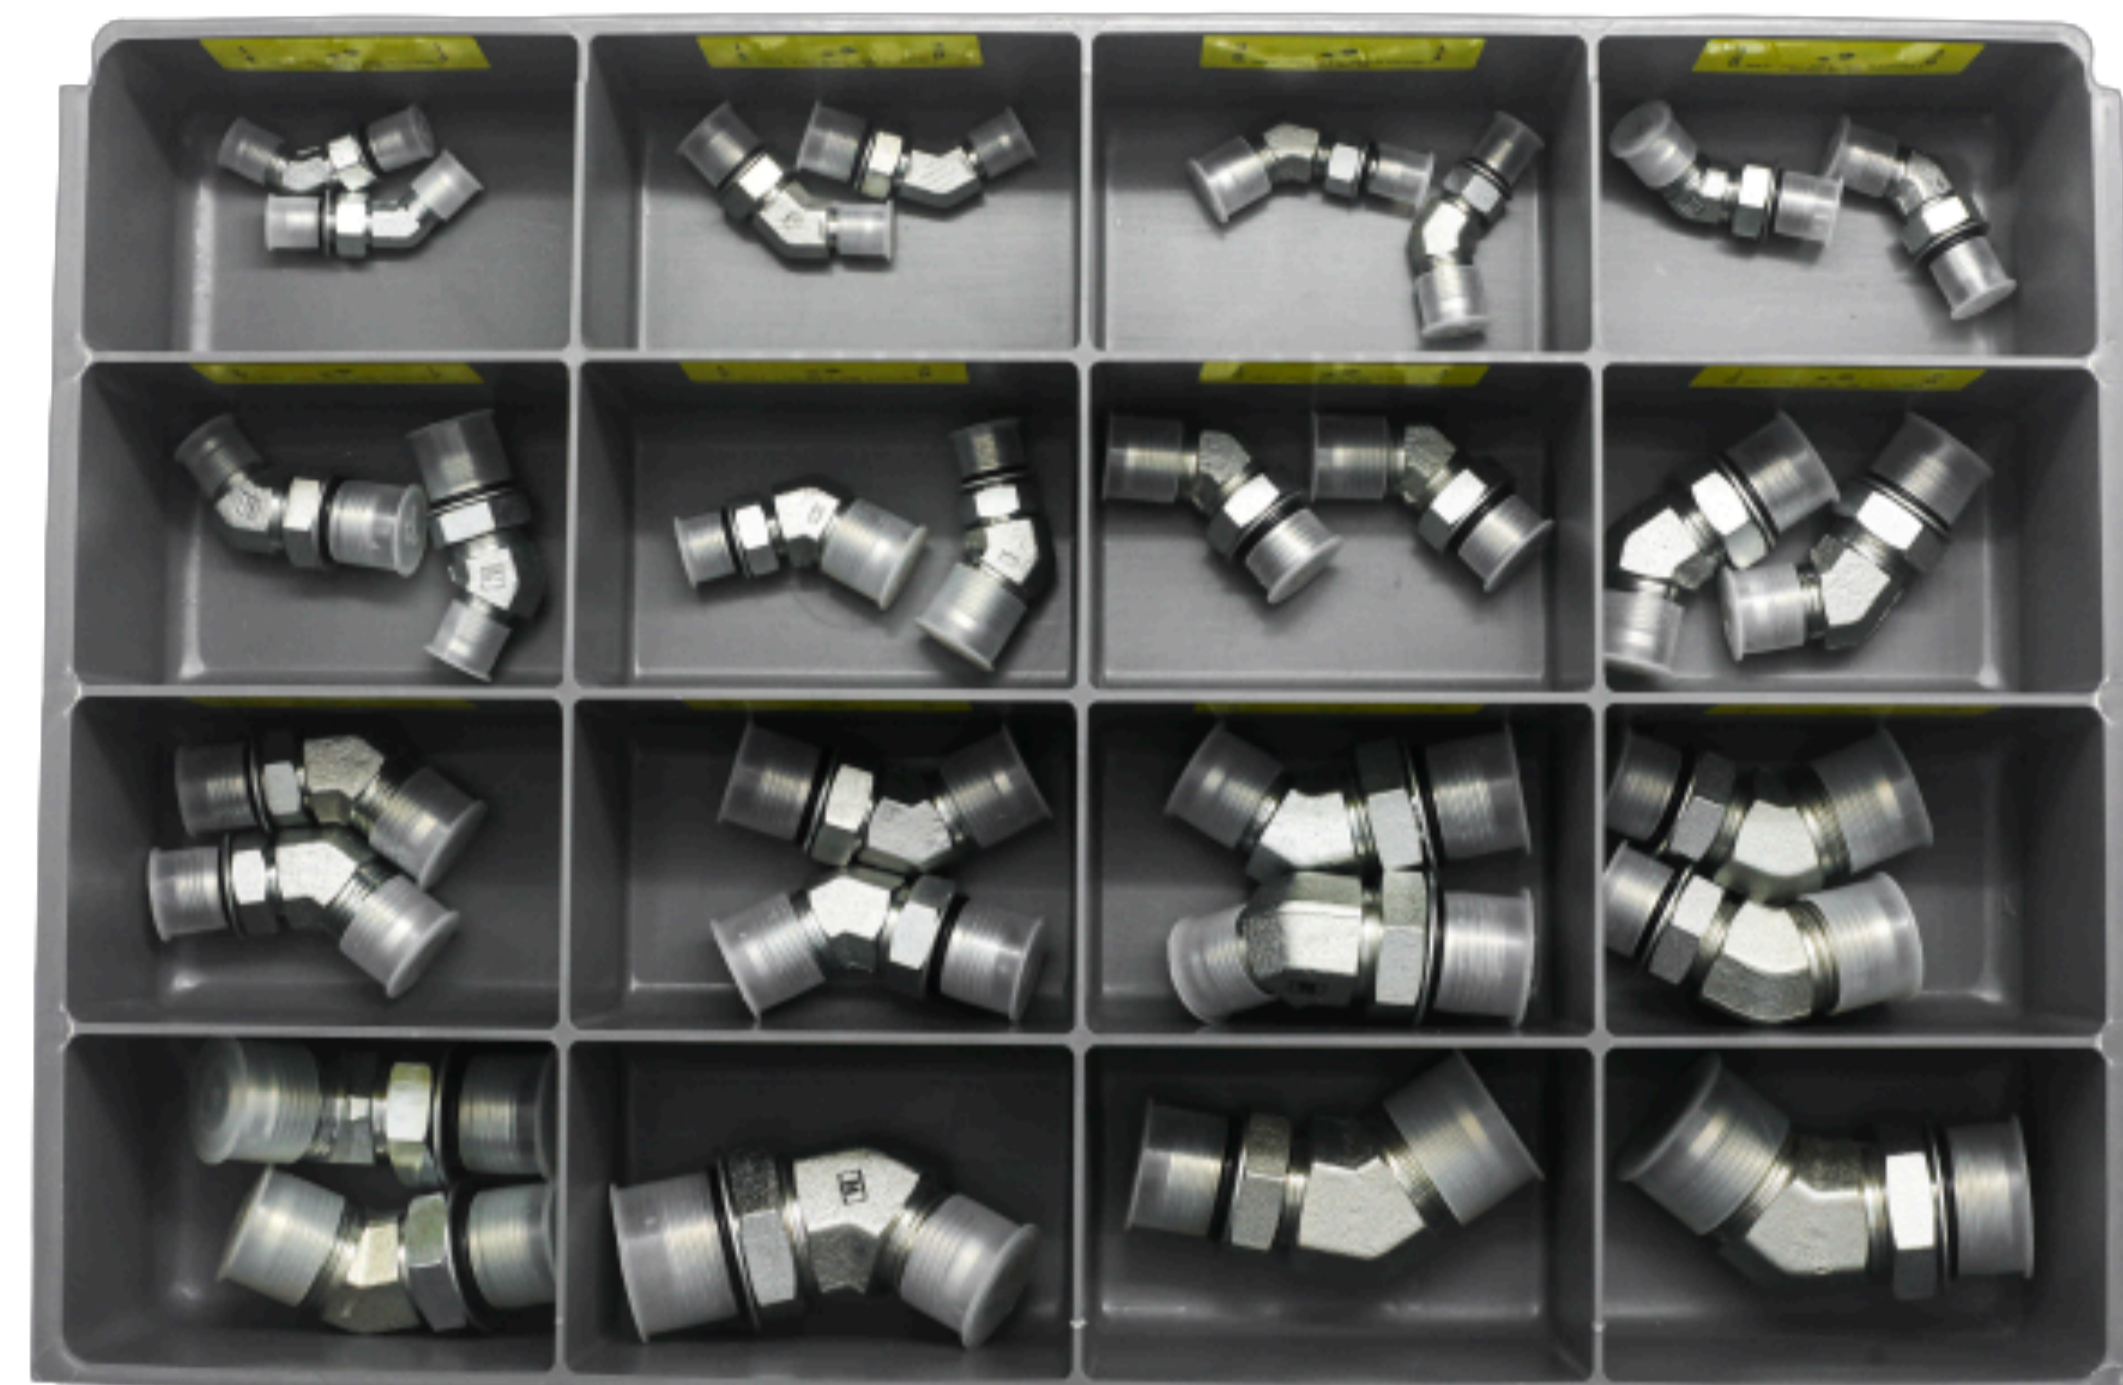

KDK-3205 — ASSORTIMENT / ASSORTMENT

# ADAPTEURS MÂLE JIC / MÂLE SAE O-RING 45' SÉRIE H5365 (6802)

MALE JIC / MALE SAE O-RING ADAPTORS 45'  
SERIE H5365 (6802)

TIROIR LARGE / LARGE DRAWER					
ID		Description			
RACK-DL16C		18X12X3 16 sections			
ADAPTEURS MÂLE JIC / MÂLE SAE O-RING 45' SÉRIE H5365 (6802) MALE JIC / MALE SAE O-RING ADAPTORS 45' SERIE H5365 (6802)					
ID		Filet mâle JIC	Filet mâle ORB	Référence	Qty
		Male JIC thread	ORB male thread	Reference	Qty
	H5365-04-04	-4 (7/16-20)	-4 (7/16-20)	6802-04-04	2
	H5365-04-06	-4 (7/16-20)	-6 (9/16-18)	6802-04-06	2
	H5365-06-04	-6 (9/16-18)	-4 (7/16-20)	6802-06-04	2
	H5365-06-06	-6 (9/16-18)	-6 (9/16-18)	6802-06-06	2
	H5365-06-08	-6 (9/16-18)	-8 (3/4-16)	6802-06-08	2
	H5365-08-06	-8 (3/4-16)	-6 (9/16-18)	6802-08-06	2
	H5365-08-08	-8 (3/4-16)	-8 (3/4-16)	6802-08-08	2
	H5365-08-10	-8 (3/4-16)	-10 (7/8-14)	6802-08-10	2
	H5365-10-08	-10 (7/8-14)	-8 (3/4-16)	6802-10-08	2
	H5365-10-10	-10 (7/8-14)	-10 (7/8-14)	6802-10-10	2
	H5365-10-12	-10 (7/8-14)	-12 (1.1/16-12)	6802-10-12	2
	H5365-12-10	-12 (1.1/16-12)	-10 (7/8-14)	6802-12-10	2
	H5365-12-12	-12 (1.1/16-12)	-12 (1.1/16-12)	6802-12-12	2
	H5365-12-16	-12 (1.1/16-12)	-16 (1.5/16-12)	6802-12-16	1
	H5365-16-12	-16 (1.5/16-12)	-12 (1.1/16-12)	6802-16-12	1
H5365-16-16	-16 (1.5/16-12)	-16 (1.5/16-12)	6802-16-16	1	